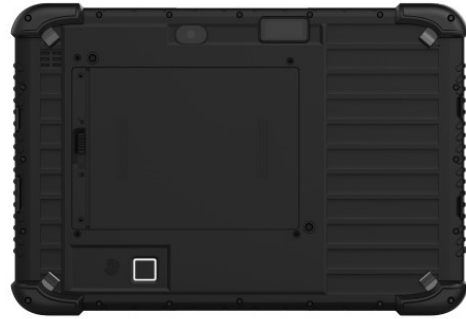

JACS Ruggedized Tablet – 10.1” Windows

Model: TR101X (WIFI Only)

CPU	Intel® Skylake Core™ M3-6Y30; 4M Cache; 2.60 GHz Intel® Kaby Lake Core™ M3-7Y30 /8200Y (Optional)
GPU	Intel® HD Graphics 515
RAM / ROM	4 GB LPDDR3 (8 GB Optional); 64 GB NGFF SSD(128 GB Optional)
Operating System	Default Windows 10 Home 32bit;* Windows 10 Home 64bit (Optional); Windows 10 Pro 64bit (Optional); Windows 10 IoT 64bit (Optional)
Display	10.1", 16:10; 1200 x 1920 Resolution, Brightness 300cd/m ²
Touch Screen	10-point Capacitive; G+G; Above 7H Anti-scratch Rigidity
Camera	Front: 2.0MP with Charging Indicator Light; Rear: 8.0MP USB Camera
WIFI	WIFI 802.11 (a/b/g/n/ac); Frequency 2.4G+5G Dual-band WiFi
Bluetooth	BT4.1 (BLE) Class 1; Transmission Distance: 10m (32.8 Ft)
GPS	Built-in U-blox NEO-7; Support: GLONASS,QZSS,GPS; Capture Sensitivity:-160 dBm; Cool Start Time:<30 second; Hot start time: <28 second; Frequency: 0.25-10 MHz (Configurable)
I/O Interface	Embedded 8Ω/0.8W Waterproof Speaker x 1; Built-in Microphone with -42db Sensitivity and 2.2kΩ Output Resistance; TF Slot x 1 (Max: 128 GB); Micro USB 2.0 x 1; Type A USB 3.0 x 1; 3.5mm Standard Earphone Jack x 1; DC 12V 4A 4mm Power Connector x 1; HDMI 1.4a Type C (Output only) x 1; 12-pin Pogo Pin x 1; DB9 Port (RS232 TTL Electrical) x 1; RJ45 Port (10/100 Self-Adaptation) x 1
Sensors	Built-in Gravity Acceleration Sensor (G-Sensor)